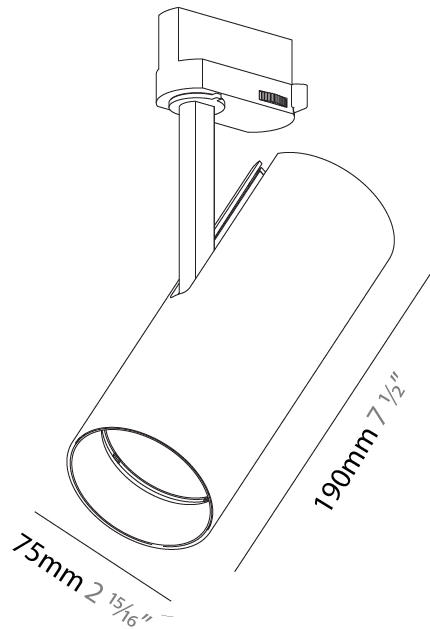

GENERAL

Series: Imagine
Subseries: Imagine 75
Brand: Prolicht
Division: Architectural
Mounting Type: Track
Mounting Location: Ceiling

PHYSICAL

Shape: Cylinder
Diameter (mm): 75
Diameter (in): 2 15/16
Height (mm): 190
Height (in): 7 1/2
Max. Overall Height (mm): 210
Max. Overall Height (in): 8 1/4
Light Distribution: Adjustable / Direct
Weight (kg): 0.716
Weight (lbs): 1.58
Fixture Finish: SSR / BKV / CWI / CRY / HAB / UFT / ITA / RUA / FTG / MYG / LOD / PUS / FRO / FUP / KIA / POP / BLS / SPG / MEY / GOH / GUM / CHC / COM / ABZ / JAG / OBR / MOS / ROR
Holder Finish: BLK / WHI / SIL
Fixture Material: Aluminum Die Cast

ELECTRICAL

Lamp Type: LED (Zhaga Standard)
Input Wattage (W): 14
Total Output Wattage (W): 12.8
Dimming: Tri-Mode (Non-Dimming and Phase Dimming (120Vac only) and 0-10V Dimming)
Driver Included: Yes
Driver Location: Integrated
Driver Type: Constant Current - Universal
Driver Class: Class 2
Input Voltage (V): 120 - 277
Constant Current (MA): 350

LED

Number of LEDs: 1
Color Temperature (°K): 2700 / 3000 / 3500 / 4000
Max. Delivered Lumen (lm): 1124 / 1210 / 1258 / 1284
Nominal Lumen (lm): 1246 / 1342 / 1396 / 1424
CRI: >90 CRI
Lamp Life (hrs): 50000

OPTICAL

Optic°: Lens Pack - No Lens / Linear Spread Lens / Honeycomb / Spread Lens
Beam Angle: 12
Adjustability: Rotational 350°; Tilt 90°

RATINGS AND CERTIFICATIONS

Certified By: Certified for North American Standards
IP rating: IP20

PROJECT
TYPE
SPECIFIER
QUANTITY
DATE